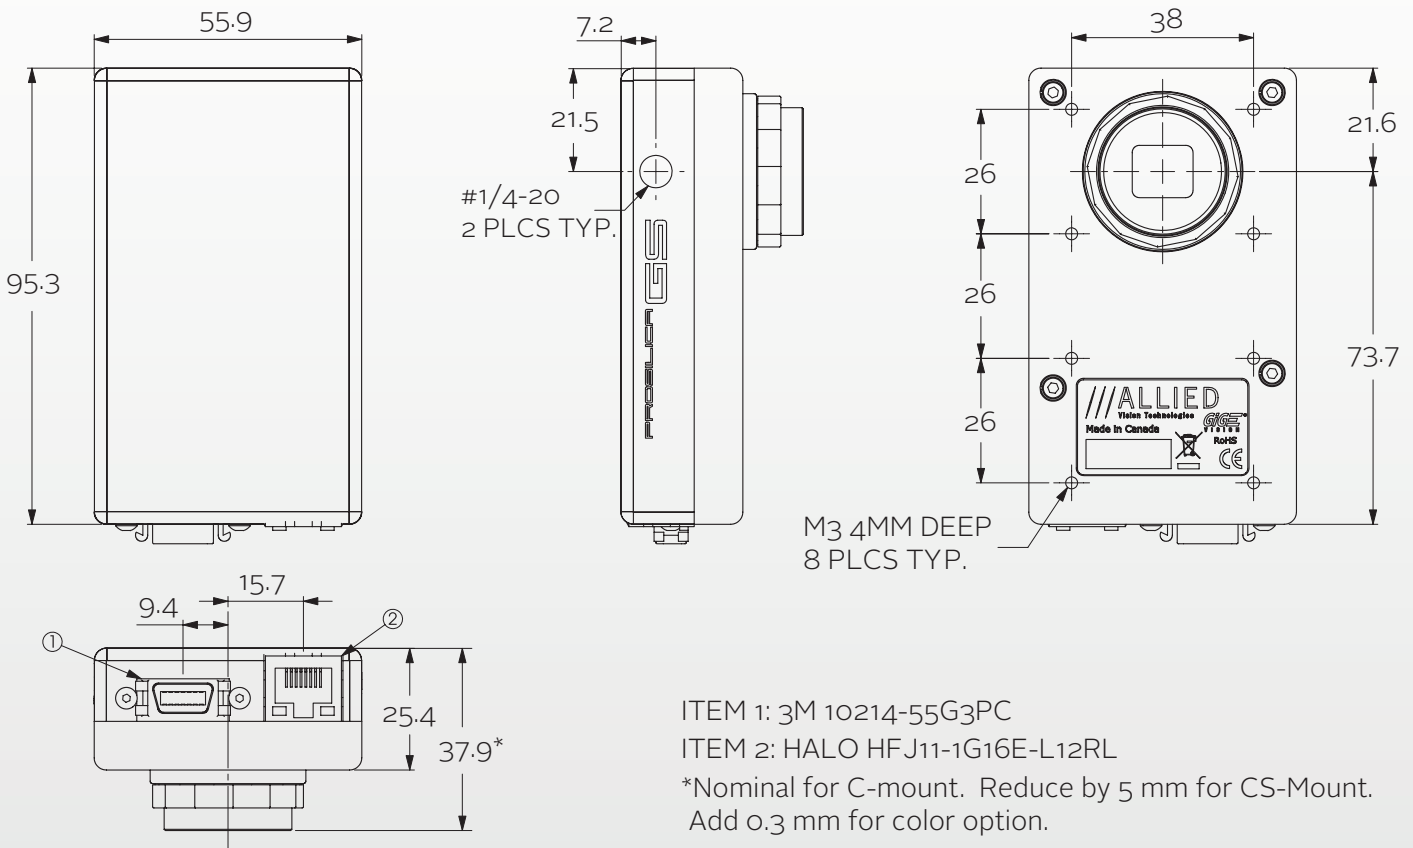

// TECHNICAL DRAWING

Prosilica GS Cameras

Landscape sensor orientation: GS650, GS660, GS1380, GS2450

ITEM 1: 3M 10214-55G3PC

ITEM 2: HALO HFJ11-1G16E-L12RL

*Nominal for C-mount. Reduce by 5 mm for CS-Mount.
Add 0.3 mm for color option.

All rights reserved.

www.alliedvision.com | info@alliedvision.com

Portrait sensor orientation: GS650, GS1380

ITEM 1: 3M 10214-55G3PC
 ITEM 2: HALO HFJ11-1G16E-L12RL

*Nominal for C-Mount. Reduce by 5 mm for CS-Mount.
 Add 0.33 mm for color option