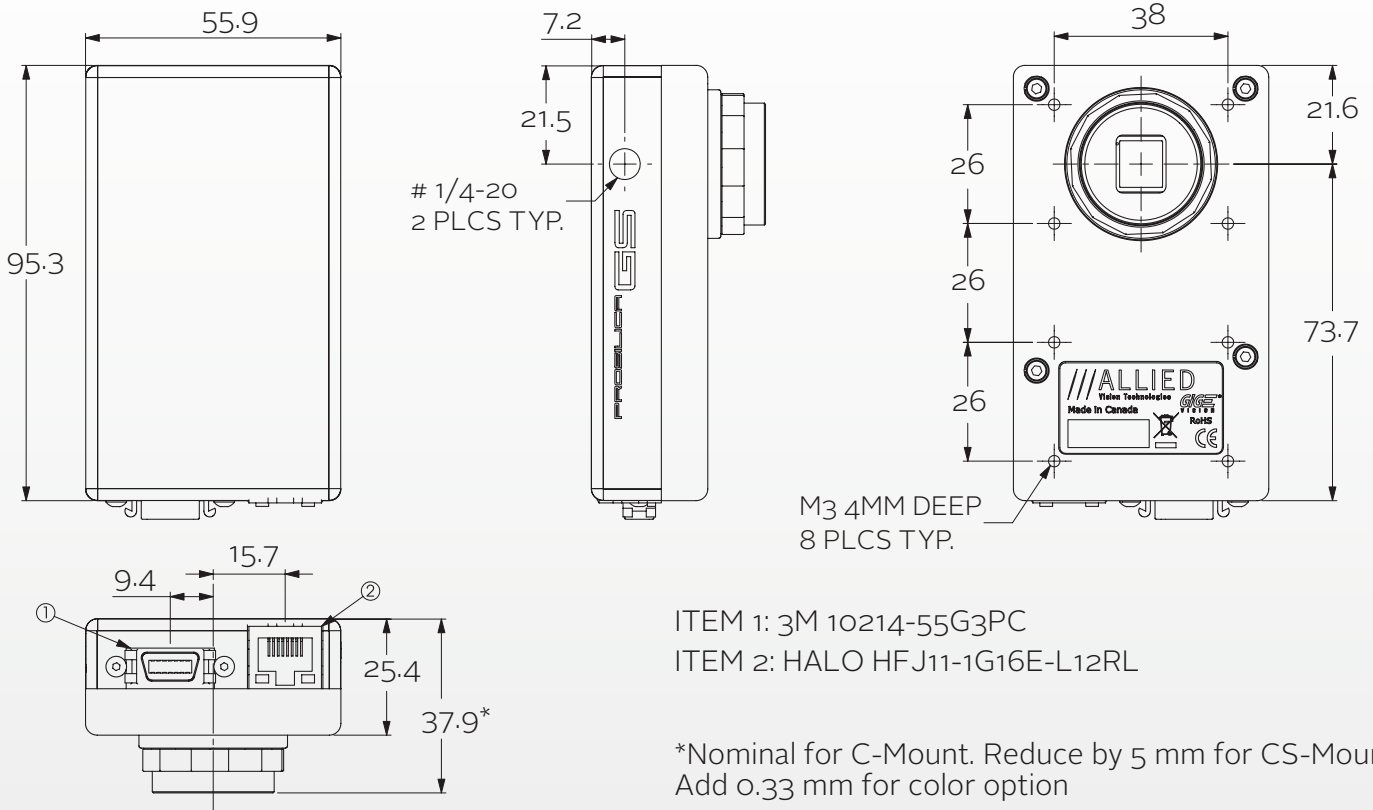

// TECHNICAL DRAWING

Prosilica GS Cameras

Landscape sensor orientation: GS650, GS660, GS1380, GS2450

ITEM 1: 3M 10214-55G3PC

ITEM 2: HALO HFJ11-1G16E-L12RL

*Nominal for C-mount. Reduce by 5 mm for CS-Mount.
Add 0.3 mm for color option.

All rights reserved.

www.alliedvision.com | info@alliedvision.com

Portrait sensor orientation: GS650, GS1380

ITEM 1: 3M 10214-55G3PC
 ITEM 2: HALO HFJ11-1G16E-L12RL

*Nominal for C-Mount. Reduce by 5 mm for CS-Mount.
 Add 0.33 mm for color option