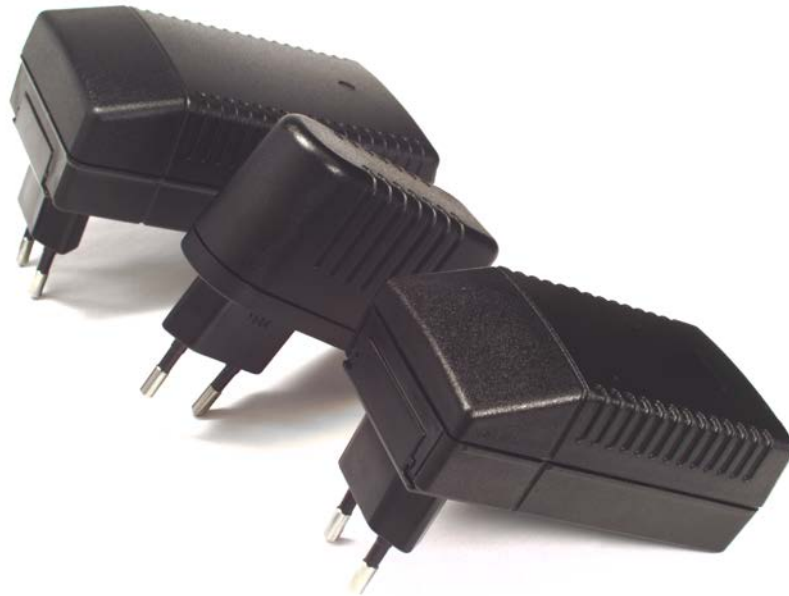

Wall power supply

Your wall power supply for Allied Vision cameras

The FRIWO high-quality wall power supply is ideal use with Allied Vision cameras. It provides continuous 12 VDC power with short-circuit protection. Due to the set of all country mains plugs for the 15 W and 30 W versions the power supplies are usable worldwide. In countries with mains plugs which are not covered by EURO, UK and USA/Japan mains plug types, the IEC adapter with the 2-pin IEC 320 C8 socket provides a standardized alternative.

Highlights

- Input voltage 100-240 V AC, 50-60 Hz
- Output voltage 12V DC (8 W, 15 W or 30 W)
- Constant voltage, current limited
- interchangeable primary adapters (15 W and 30 W version)
- Small size
- Continuously supply short-circuit proof

Technical Specifications

Feature	8 W Version	15 W Version	30 W Version
Input voltage	100-240 VAC, 50-60 Hz		
Output voltage	12 VDC		
Permissible load I_{out}	up to 0.7 A	up to 1.25 A	up to 2.5 A
Power	8 W	15 W	30 W
Ambient temperature	0°C to +40°C (full nominal load)		
Size (L x W x H)	80 x 29 x 74 mm	34 x 52 x 88 mm (+ primary adapter)	39 x 68 x 105 mm (+ primary adapter)
Mass	110 g	160 g	255 g
Degree of protection	IP20 (IEC60529)		
Standards, certifications	CE (in compliance with EMC directive and low-voltage directive) UL 60950 FCC 47 part 15		
Safety, protection	Protection class II (EN 60950) Extra low safety potential SELV (EN 60950)		
Included accessories		FRIWO interchangeable mains plug system: EURO, UK, USA/Japan, IEC, IEC power cable	