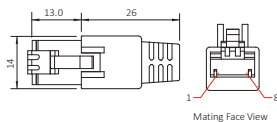

DATA SHEET

Interface cable

GigE Cat6e, RJ45 8p straight latch
to RJ45 8p straight screw lock, 30.0 m

Order code:
8263

V1.0.0
2016-Sep-28

Connector 1

RJ45, 8P8C fully shielded molded
connector with latch

Cable

Connector 2

RJ45 long connector
with screw lock

Cable label

Wiring diagram

Note

Unit in technical drawings is [mm].

Specifications

Feature	Specification
Length	30.0 m ± 100 mm
Diameter	6.4 mm
Classification	Cat6, drag chain suitability
Static bending radius	38.4 mm
Dynamic bending radius	On request
Temperature range	On request
Regulations	UL20276, RoHS 2011/65/EU, REACH