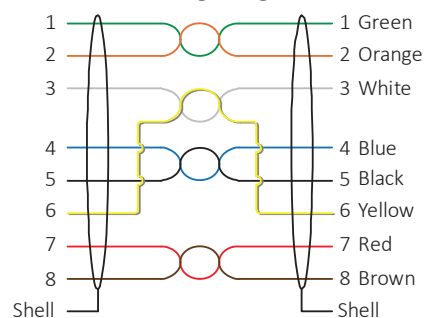

DATA SHEET

Interface cable

GigE Cat6e, RJ45 8p straight latch
to RJ45 8p straight screw lock, 30.0 m

Order code:
8263

V1.0.0
2016-Sep-28

Connector 1

RJ45, 8P8C fully shielded molded
connector with latch

Cable

Connector 2

RJ45 long connector
with screw lock

Cable label

Wiring diagram

Note

Unit in technical drawings is [mm].

Specifications

Feature	Specification
Length	30.0 m ± 100 mm
Diameter	6.4 mm
Classification	Cat6, drag chain suitability
Static bending radius	38.4 mm
Dynamic bending radius	On request
Temperature range	On request
Regulations	UL20276, RoHS 2011/65/EU, REACH