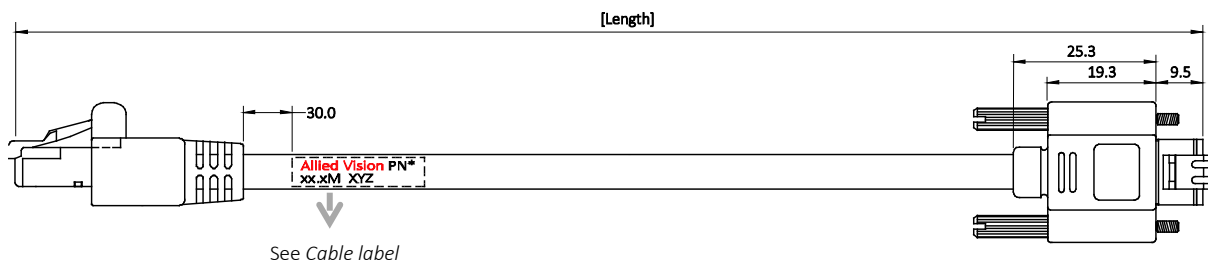

DATA SHEET

Interface cable

GigE Cat6e, RJ45 8p straight latch
to RJ45 8p straight screw lock, 30.0 m

Order code:
8263

V1.0.0
2016-Sep-28

Connector 1

RJ45, 8P8C fully shielded molded
connector with latch

Cable

Connector 2

RJ45 long connector
with screw lock

Cable label

Wiring diagram

Note

Unit in technical drawings is [mm].

Specifications

Feature	Specification
Length	30.0 m ± 100 mm
Diameter	6.4 mm
Classification	Cat6, drag chain suitability
Static bending radius	38.4 mm
Dynamic bending radius	On request
Temperature range	On request
Regulations	UL20276, RoHS 2011/65/EU, REACH