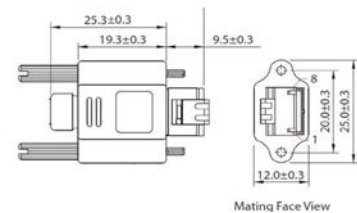

DATA SHEET

Interface cable

GigE Cat6e, RJ45 8p straight latch
to RJ45 8p straight screw lock, 30.0 m

Order code:
8263

V1.0.0
2016-Sep-28

Connector 1

RJ45, 8P8C fully shielded molded
connector with latch

Cable

Connector 2

RJ45 long connector
with screw lock

Cable label

Wiring diagram

Note

Unit in technical drawings is [mm].

Specifications

Feature	Specification
Length	30.0 m ± 100 mm
Diameter	6.4 mm
Classification	Cat6, drag chain suitability
Static bending radius	38.4 mm
Dynamic bending radius	On request
Temperature range	On request
Regulations	UL20276, RoHS 2011/65/EU, REACH