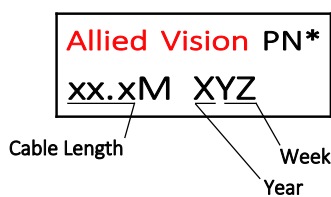

DATA SHEET

Interface cable

GigE Cat6e, RJ45 8p straight latch
to RJ45 8p straight screw lock, 30.0 m

Order code:
8263

V1.0.0
2016-Sep-28

Connector 1

RJ45, 8P8C fully shielded molded
connector with latch

Cable

Connector 2

RJ45 long connector
with screw lock

Cable label

Wiring diagram

Note

Unit in technical drawings is [mm].

Specifications

Feature	Specification
Length	30.0 m ± 100 mm
Diameter	6.4 mm
Classification	Cat6, drag chain suitability
Static bending radius	38.4 mm
Dynamic bending radius	On request
Temperature range	On request
Regulations	UL20276, RoHS 2011/65/EU, REACH