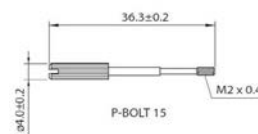

DATA SHEET

Interface cable

GigE Cat6e, RJ45 8p straight latch
to RJ45 8p straight screw lock, 30.0 m

Order code:
8263

V1.0.0
2016-Sep-28

Connector 1

RJ45, 8P8C fully shielded molded
connector with latch

Cable

Connector 2

RJ45 long connector
with screw lock

Cable label

Wiring diagram

Note

Unit in technical drawings is [mm].

Specifications

Feature	Specification
Length	30.0 m ± 100 mm
Diameter	6.4 mm
Classification	Cat6, drag chain suitability
Static bending radius	38.4 mm
Dynamic bending radius	On request
Temperature range	On request
Regulations	UL20276, RoHS 2011/65/EU, REACH