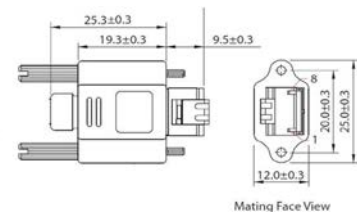

DATA SHEET

Interface cable

GigE Cat6e, RJ45 8p straight latch
to RJ45 8p straight screw lock, 10.0 m

Order code:
8261

V1.0.0
2016-Sep-28

Connector 1

RJ45, 8P8C fully shielded molded
connector with latch

Cable

Connector 2

RJ45 long connector
with screw lock

Cable label

Wiring diagram

Note

Unit in technical drawings is [mm].

Specifications

Feature	Specification
Length	10.0 m \pm 100 mm
Diameter	6.4 mm
Classification	Cat6, drag chain suitability
Static bending radius	38.4 mm
Dynamic bending radius	On request
Temperature range	On request
Regulations	UL20276, RoHS 2011/65/EU, REACH