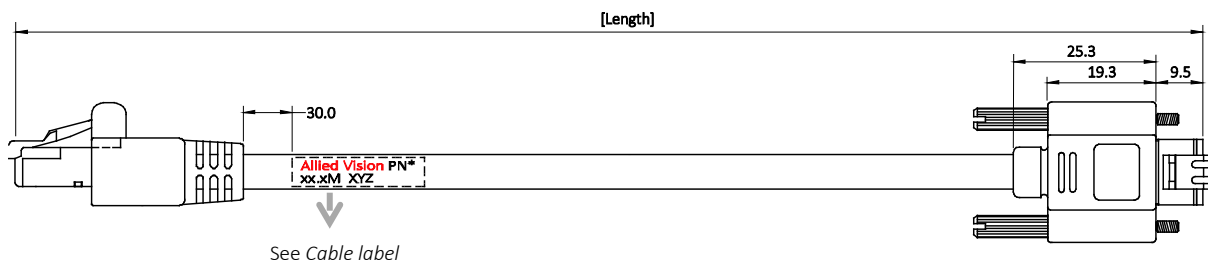

DATA SHEET

Interface cable

GigE Cat6e, RJ45 8p straight latch
to RJ45 8p straight screw lock, 10.0 m

Order code:
8261

V1.0.0
2016-Sep-28

Connector 1

RJ45, 8P8C fully shielded molded
connector with latch

Cable

Connector 2

RJ45 long connector
with screw lock

Cable label

Wiring diagram

Note

Unit in technical drawings is [mm].

Specifications

Feature	Specification
Length	10.0 m \pm 100 mm
Diameter	6.4 mm
Classification	Cat6, drag chain suitability
Static bending radius	38.4 mm
Dynamic bending radius	On request
Temperature range	On request
Regulations	UL20276, RoHS 2011/65/EU, REACH