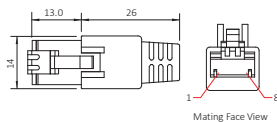

DATA SHEET

Interface cable

GigE Cat6e, RJ45 8p straight latch
to RJ45 8p straight screw lock, 10.0 m

Order code:
8261

V1.0.0
2016-Sep-28

Connector 1

RJ45, 8P8C fully shielded molded
connector with latch

Cable

Connector 2

RJ45 long connector
with screw lock

Cable label

Wiring diagram

Note

Unit in technical drawings is [mm].

Specifications

Feature	Specification
Length	10.0 m \pm 100 mm
Diameter	6.4 mm
Classification	Cat6, drag chain suitability
Static bending radius	38.4 mm
Dynamic bending radius	On request
Temperature range	On request
Regulations	UL20276, RoHS 2011/65/EU, REACH