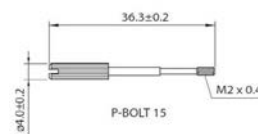

DATA SHEET

Interface cable

GigE Cat6e, RJ45 8p straight latch
to RJ45 8p straight screw lock, 10.0 m

Order code:
8261

V1.0.0
2016-Sep-28

Connector 1

RJ45, 8P8C fully shielded molded
connector with latch

Cable

Connector 2

RJ45 long connector
with screw lock

Cable label

Wiring diagram

Note

Unit in technical drawings is [mm].

Specifications

Feature	Specification
Length	10.0 m \pm 100 mm
Diameter	6.4 mm
Classification	Cat6, drag chain suitability
Static bending radius	38.4 mm
Dynamic bending radius	On request
Temperature range	On request
Regulations	UL20276, RoHS 2011/65/EU, REACH