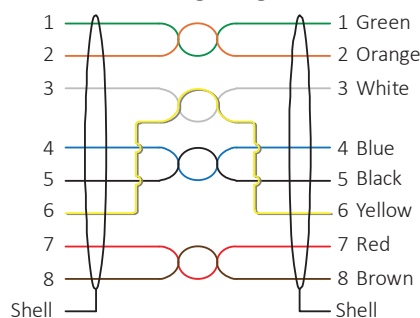

DATA SHEET

Interface cable

GigE Cat6e, RJ45 8p straight latch
to RJ45 8p straight screw lock, 10.0 m

Order code:
8261

V1.0.0
2016-Sep-28

Connector 1

RJ45, 8P8C fully shielded molded
connector with latch

Cable

Connector 2

RJ45 long connector
with screw lock

Cable label

Wiring diagram

Note

Unit in technical drawings is [mm].

Specifications

Feature	Specification
Length	10.0 m \pm 100 mm
Diameter	6.4 mm
Classification	Cat6, drag chain suitability
Static bending radius	38.4 mm
Dynamic bending radius	On request
Temperature range	On request
Regulations	UL20276, RoHS 2011/65/EU, REACH