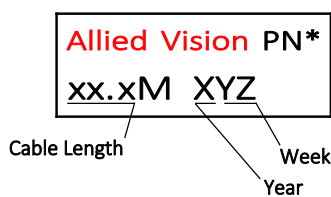

DATA SHEET

Interface cable

GigE Cat6e, RJ45 8p straight latch
to RJ45 8p straight screw lock, 10.0 m

Order code:
8261

V1.0.0
2016-Sep-28

Connector 1

RJ45, 8P8C fully shielded molded
connector with latch

Cable

Connector 2

RJ45 long connector
with screw lock

Cable label

Wiring diagram

Note

Unit in technical drawings is [mm].

Specifications

Feature	Specification
Length	10.0 m \pm 100 mm
Diameter	6.4 mm
Classification	Cat6, drag chain suitability
Static bending radius	38.4 mm
Dynamic bending radius	On request
Temperature range	On request
Regulations	UL20276, RoHS 2011/65/EU, REACH